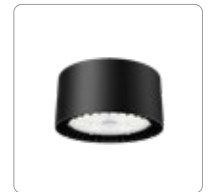

P300 with no reflector