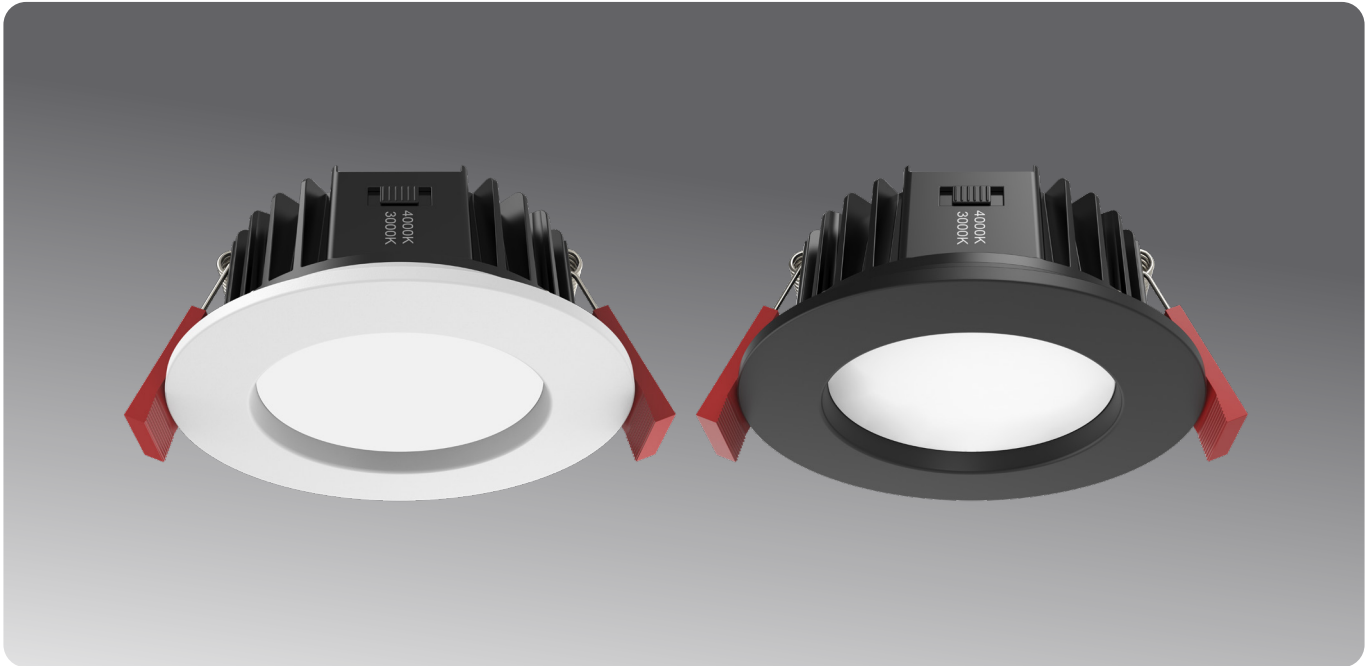

R771

Exterior Recessed Fixed Downlight Kit
LEDE Economy Select 3K/4K

SPECIFICATIONS

DIMENSIONS	D103 x H43mm
CUT OUT	Ø 92mm
COLOUR TEMP	Selectable 3000K or 4000K
LUMENS	White: 3000K/780lm, 4000K/870lm Black: 3000K/730lm, 4000K/780lm
CRI	90
LIFESPAN	>60,000 hours (L80 B10)
BEAM ANGLE	90°
MATERIAL	PC Trim/diffuser (UV Stable), Aluminium, ADC12
IP RATING	IP65 (from below)
CLEARANCE	25mm recommended for optimum lifespan. 0mm required. Rear of fitting may abut structural members and building elements.
CLASSIFICATION	IC-F Rated
DRIVER	DX Series Under Insulation Dimmable TRIAC Driver Included (pre-wired) 180mA
APPLICATION	Exterior
WARRANTY	5 Year Warranty

<870 LUMENS	8 WATTS	AC 240V
-----------------------	----------------	----------------

	UID™ Dimmable Under Insulation Driver Included
---	--

AVAILABLE IN select CCT

DESCRIPTION	CODE
Black "Select" 3000K/4000K	R771 XB34A
White "Select" 3000K/4000K	R771 XW34A

Corrosion Proof
 UV Stable PC construction,
 designed for rugged coastal exterior environments.