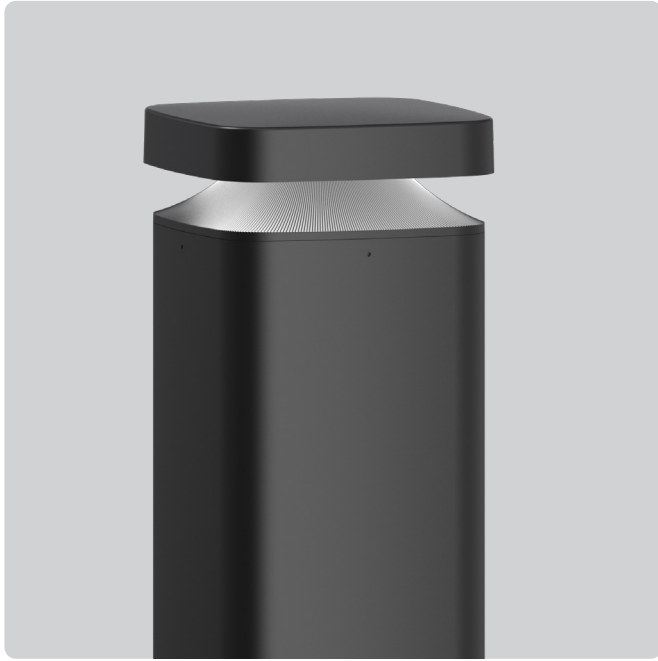

Monolith

Exterior Bollard

X451 250mm **X452** 600mm **X453** 1000mm

Specifications

Dimensions	L180mm x W180mm. H250, 600 or 1000mm
Input	240V AC
Watts	24W
Colour Temp	3000K
Lumens	180°: 895lm, 360°: 1015lm
CRI	>80
Lifespan	54,000hrs (L70 B50)
Beam Angle	180° or 360°
Binning	3-step SDCM
Finish	Black
Material	6063 Aluminium
IP Rating	IP65
IK Rating	IK08
Driver	Incorporated, non-dimmable or Dali dimmable
TLAs	"Flicker-free", Pst≤1.0; SVM ≤0.4
Electrical Class	Class I luminaire, requires earth
Application	Exterior
Working Temp	-30°C...+45°C
Warranty	5 Year Warranty

Black

Optional Accessories

Description	Code
J-Bolt Anchor Kit	X450-JBA

Coating Technical Detail

1000 hours salt spray tested.
Corrosivity Category as per ISO 12944-2
C4 - High (15 to 25 years).
C5 - Medium (7 to 15 years)

Available In

Description	Code
X451	
250mm, Non-dimmable, 240V AC, 180°	X451-B3K-180D
250mm, Non-dimmable, 240V AC, 360°	X451-B3K-360D
250mm, Dali Dimmable, 240V AC, 180°	X451-B3K-DD-180D
250mm, Dali Dimmable, 240V AC, 360°	X451-B3K-DD-360D
X452	
600mm, Non-dimmable, 240V AC, 180°	X452-B3K-180D
600mm, Non-dimmable, 240V AC, 360°	X452-B3K-360D
600mm, Dali Dimmable, 240V AC, 180°	X452-B3K-DD-180D
600mm, Dali Dimmable, 240V AC, 360°	X452-B3K-DD-360D
X453	
1000mm, Non-dimmable, 240V AC, 180°	X453-B3K-180D
1000mm, Non-dimmable, 240V AC, 360°	X453-B3K-360D
1000mm, Dali Dimmable, 240V AC, 180°	X453-B3K-DD-180D
1000mm, Dali Dimmable, 240V AC, 360°	X453-B3K-DD-360D