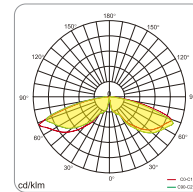

Monolith

Exterior Bollard

X451 250mm **X452** 600mm **X453** 1000mm

Specifications

Dimensions	L180mm x W180mm. H250, 600 or 1000mm
Input	240V AC
Watts	24W
Colour Temp	3000K
Lumens	180°: 895lm, 360°: 1015lm
CRI	>80
Lifespan	54,000hrs (L70 B50)
Beam Angle	180° or 360°
Binning	3-step SDCM
Finish	Black
Material	6063 Aluminium
IP Rating	IP65
IK Rating	IK08
Driver	Incorporated, non-dimmable or Dali dimmable
TLAs	"Flicker-free", Pst≤1.0; SVM ≤0.4
Electrical Class	Class I luminaire, requires earth
Application	Exterior
Working Temp	-30°C...+45°C
Warranty	5 Year Warranty

Dimensions