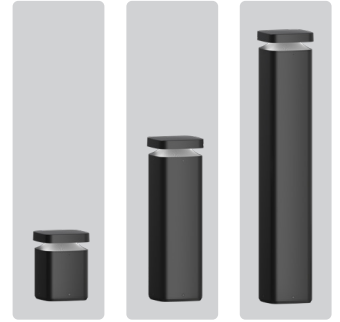

Monolith

Exterior Bollard

X451 250mm **X452** 600mm **X453** 1000mm

Specifications

Dimensions	L180mm x W180mm. H250, 600 or 1000mm
Input	240V AC
Watts	24W
Colour Temp	3000K
Lumens	180°: 895lm, 360°: 1015lm
CRI	>80
Lifespan	54,000hrs (L70 B50)
Beam Angle	180° or 360°
Binning	3-step SDCM
Finish	Black
Material	6063 Aluminium
IP Rating	IP65
IK Rating	IK08
Driver	Incorporated, non-dimmable or Dali dimmable
TLAs	"Flicker-free", Pst≤1.0; SVM ≤0.4
Electrical Class	Class I luminaire, requires earth
Application	Exterior
Working Temp	-30°C...+45°C
Warranty	5 Year Warranty

Black

Optional Accessories

Description	Code
J-Bolt Anchor Kit	X450-JBA

Coating Technical Detail

1000 hours salt spray tested.
Corrosivity Category as per ISO 12944-2
C4 - High (15 to 25 years).
C5 - Medium (7 to 15 years)

Available In

Description	Code
X451	
250mm, Non-dimmable, 240V AC, 180°	X451-B3K-180D
250mm, Non-dimmable, 240V AC, 360°	X451-B3K-360D
250mm, Dali Dimmable, 240V AC, 180°	X451-B3K-DD-180D
250mm, Dali Dimmable, 240V AC, 360°	X451-B3K-DD-360D
X452	
600mm, Non-dimmable, 240V AC, 180°	X452-B3K-180D
600mm, Non-dimmable, 240V AC, 360°	X452-B3K-360D
600mm, Dali Dimmable, 240V AC, 180°	X452-B3K-DD-180D
600mm, Dali Dimmable, 240V AC, 360°	X452-B3K-DD-360D
X453	
1000mm, Non-dimmable, 240V AC, 180°	X453-B3K-180D
1000mm, Non-dimmable, 240V AC, 360°	X453-B3K-360D
1000mm, Dali Dimmable, 240V AC, 180°	X453-B3K-DD-180D
1000mm, Dali Dimmable, 240V AC, 360°	X453-B3K-DD-360D

Dimensions