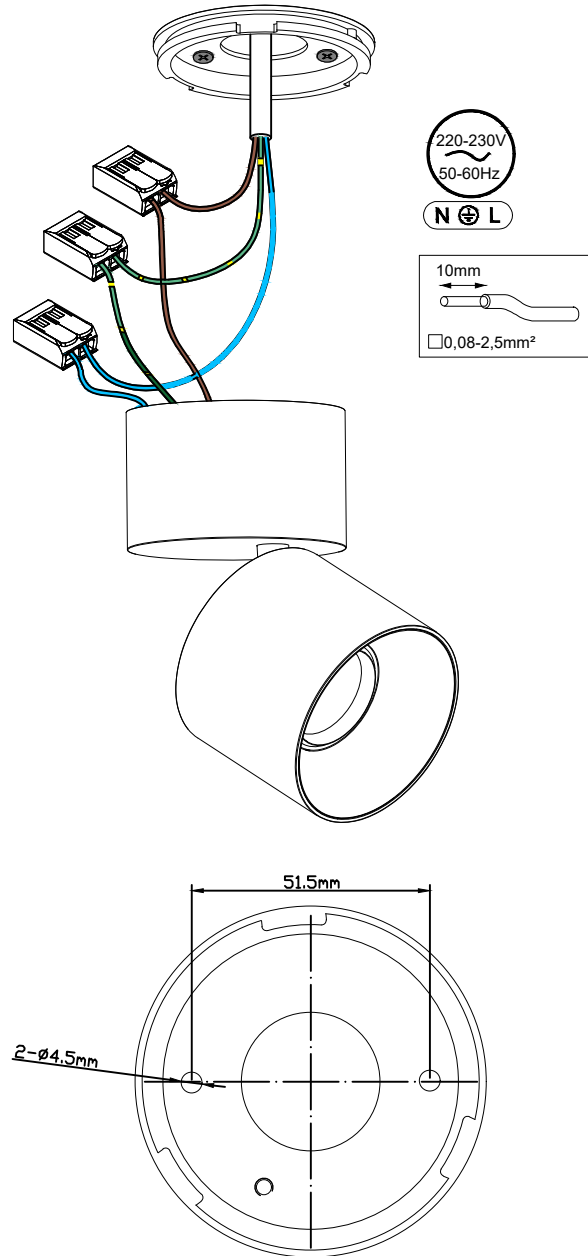

HALCYON

INSTALLATION GUIDELINES S900

NOTES:
A special tool is required to change the reflector if you change your mind. This tool can be purchased from Halcyon. Reflectors are available in high gloss silver, high gloss black, gold, matte black, matte white and matte silver.