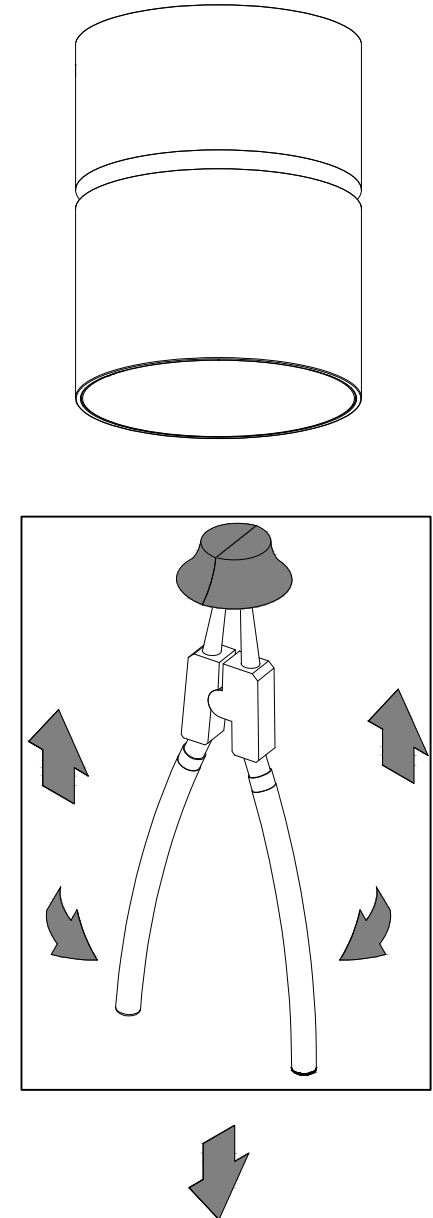

HALCYON

INSTALLATION GUIDELINES S900

NOTES:
A special tool is required to change the reflector if you change your mind. This tool can be purchased from Halcyon. Reflectors are available in high gloss silver, high gloss black, gold, matte black, matte white and matte silver.