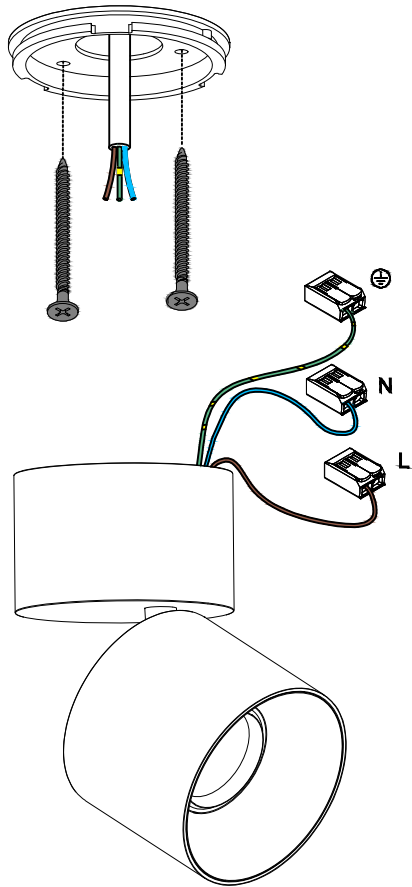

HALCYON

INSTALLATION GUIDELINES S900

NOTES:
A special tool is required to change the reflector if you change your mind. This tool can be purchased from Halcyon. Reflectors are available in high gloss silver, high gloss black, gold, matte black, matte white and matte silver.