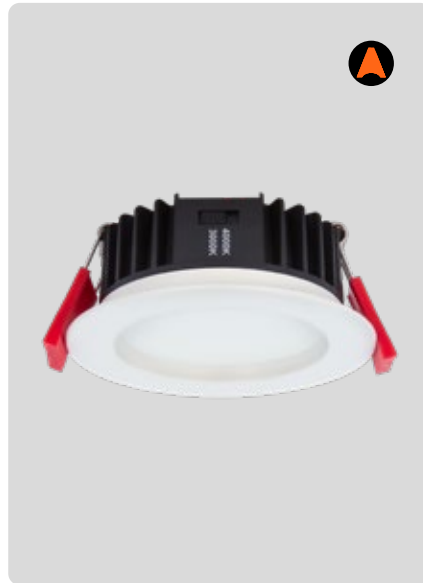

**R770** Mini Fixed

---

**Dimensions** D86 x H43mm

---

**Watts** 7W

---

**Beam** 90°

---

**Cut Out** Ø 72mm

---

**Lumens** <700lm

**R771** Standard Fixed

---

**Dimensions** D103 x H43mm

---

**Watts** 8W

---

**Beam** 90°

---

**Cut Out** Ø 92mm

---

**Lumens** <950lm

**R773** Standard Smart Tilt

---

**Dimensions** D103 x H54mm

---

**Watts** 8W

---

**Beam** 90°

---

**Cut Out** Ø 92mm

---